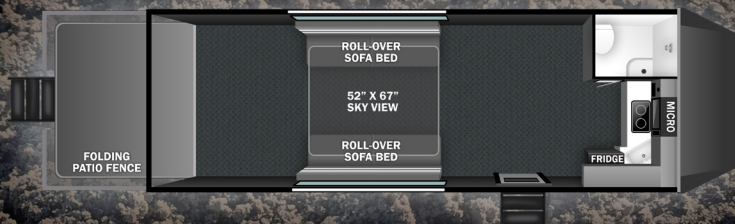

TR85

Want to haul your car in style while enjoying the amenities of an RV? The TR85 is an ideal solution for your needs. Based off of a car hauler designed frame, you will have a comfortable amount of payload available with this model. Built for comfort and ease of use. The TR85 has innovative technology along with a multitude of storage opportunities.