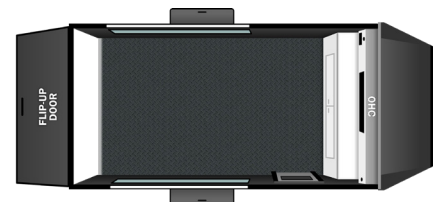

THE LIGHT TOWING TR55

The TR55 was designed for the adventurous weekend camper wanting to load up the kayaks, hook-up a back rack to the rear receiver and enjoy nature at its finest! This smaller footprint will leave you surprised at what's in it. There's room enough for a Queen-sized mattress! The TR55 comes standard with interior cabinets, sound system, 12v battery system, frameless windows, and independent torsion suspension, 15" tires and much more!

TR55	GVWR (lbs)	CCC* (lbs)	Exterior Length	Exterior Width	Exterior Height	UVW** (lbs)
RETR5511SAE	2990	1525	15'	7' 5"	5' 9"	1465
RETRDLX5511SAE	2990	1400	15'	7' 5"	5' 9"	1590