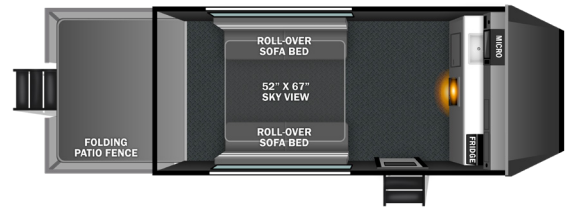

THE LIGHT TOWING TR55

The TR55 was designed for the adventurous weekend camper wanting to load up the kayaks, hook-up a back rack to the rear receiver and enjoy nature at its finest! This smaller footprint will leave you surprised at what's in it. There's room enough for a Queen-sized mattress! The TR55 comes standard with interior cabinets, sound system, 12v battery system, frameless windows, and independent torsion suspension, 15" tires and much more!

TR65

If you are looking for the cross-over of a small cargo trailer and an RV, then the TR65 is the perfect answer. Capable of hauling all your smaller on-road and off-road toys, the TR65 allows you to sleep comfortably at night with additional space for lounging. This light-weight design will work with a wide-array of tow vehicles.