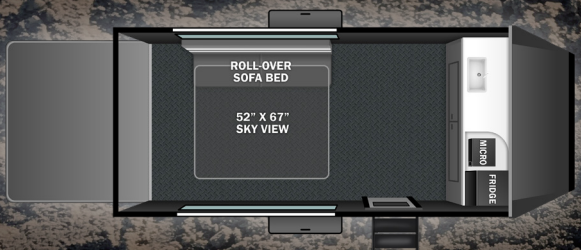

THE LIGHT TOWING TR55

The TR55 was designed for the adventurous weekend camper wanting to load up the kayaks, hook-up a back rack to the rear receiver and enjoy nature at its finest! This smaller footprint will leave you surprised at what's in it. There's room enough for a Queen-sized mattress! The TR55 comes standard with interior cabinets, sound system, 12v battery system, frameless windows, and independent torsion suspension, 15" tires and much more!

TR65

If you are looking for the cross-over of a small cargo trailer and an RV, then the TR65 is the perfect answer. Capable of hauling all your smaller on-road and off-road toys, the TR65 allows you to sleep comfortably at night with additional space for lounging. This light-weight design will work with a wide-array of tow vehicles.